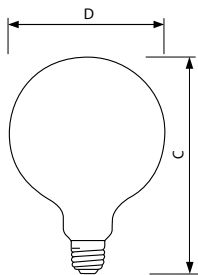

DuraMax Deco Globe

60G40/W/LL 6/1 TP

Philips DuraMax® Long Life Deco Globe Bulbs reduce the hassle of replacing light bulbs every few months, since all DuraMax products last longer than standard incandescent light bulbs. Duramax deco globe bulbs are available in a wide assortment of shapes, sizes and wattages. Clear globes add decorative sparkle, white globes emit soft white light and half-chrome provides decorative sparkle and reduced glare.

Product data

General Information	
Base	E26 [Single Contact Medium Screw]
Operating Position	Universal [Universal]
Main Application	Decorative
Gas Filling	GAS
Light Technical	
Initial lumen (Nom)	595 lm
Operating and Electrical	
Power (Rated) (Nom)	60 W
Voltage (Nom)	120 V
Mechanical and Housing	
Bulb Finish	White (WH)

Cap-Base Information	Aluminium [Aluminium Cap]
Filament Shape	C-9 [Pendant]
Product Data	
Order product name	60G40/W/LL 6/1 TP
EAN/UPC - Product	046677168513
Order code	168518
Numerator - Quantity Per Pack	1
Numerator - Packs per outer box	6
Material Nr. (12NC)	925178836304
Net Weight (Piece)	0.103 kg

DuraMax Deco Globe

Dimensional drawing

Product

60G40/W/LL 6/1 TP

60W E26 120V G-40 WH