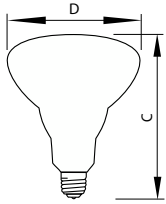

DuraMax Reflector Flood

Dimensional drawing

Product

45BR30/FL55/LL 120V 12/1 TP