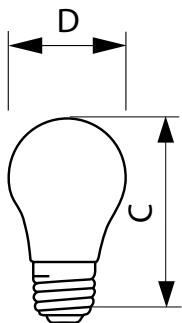

### Product data

General Information	
Base	E26 [ Single Contact Medium Screw]
Operating Position	Universal [ Universal]
Main Application	Fan
Gas Filling	GAS
Features	Long Life
Light Technical	
Initial lumen (Nom)	570 lm
Operating and Electrical	
Power (Rated) (Nom)	60 W
Voltage (Nom)	120 V
Mechanical and Housing	
Bulb Finish	White (WH)

Cap-Base Information	Aluminium [ Aluminium Cap]
Filament Shape	CC6 [ Straight]
Product Data	
Order product name	BC-60A15/FAN/W/LL 6/2
EAN/UPC - Product	50046677169454
Order code	169458
Numerator - Quantity Per Pack	1
Numerator - Packs per outer box	6
Material Nr. (12NC)	925181736317
Net Weight (Piece)	20.000 g

### Dimensional drawing