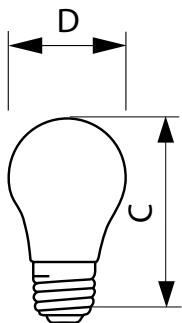

### Product data

General Information	
Cap-Base	E26 [ Single Contact Medium Screw]
Operating Position	UNIVERSAL [ Any or Universal (U)]
Main Application	Fan
Gas Filling	Gas
Features	Long Life
Light Technical	
Luminous Flux (Nom)	570 lm
Operating and Electrical	
Power (Rated) (Nom)	60 W
Voltage (Nom)	120 V
Mechanical and Housing	
Bulb Finish	White

Cap-Base Information	Aluminium Cap
Filament Shape	CC6 [ Straight]
Product Data	
Order product name	BC-60A15/FAN/W/LL 6/2
EAN/UPC - Product	50046677169454
Order code	925181736317
Numerator - Quantity Per Pack	1
Numerator - Packs per outer box	6
Material Nr. (12NC)	925181736317
Net Weight (Piece)	20.000 g

### Dimensional drawing