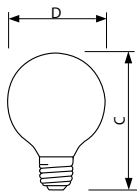

Product data

General Information	
Base	E26 [Single Contact Medium Screw]
Operating Position	Universal [Universal]
Main Application	Vanity
Gas Filling	GAS
Features	Long Life
Light Technical	
Initial lumen (Nom)	235 lm
Operating and Electrical	
Power (Rated) (Nom)	25 W
Voltage (Nom)	120 V
Mechanical and Housing	
Bulb Finish	Clear (CL)

Cap-Base Information	Aluminium [Aluminium Cap]
Filament Shape	CC6 [Straight]
Product Data	
Order product name	25G25/CL/LL 120V 12/1 TP
EAN/UPC - Product	046677168872
Order code	168872
Numerator - Quantity Per Pack	1
Numerator - Packs per outer box	12
Material Nr. (12NC)	925186636323
Net Weight (Piece)	0.001 kg

DuraMax Deco Globe

Dimensional drawing

Product

25G25/CL/LL 120V 12/1 TP

25W E26 120V G25 CL LL