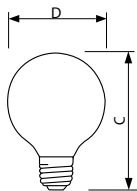

Product data

General Information	
Base	E26 [Single Contact Medium Screw]
Operating Position	Universal [Universal]
Main Application	Vanity
Gas Filling	GAS
Features	Long Life
Light Technical	
Initial lumen (Nom)	210 lm
Operating and Electrical	
Power (Rated) (Nom)	25 W
Voltage (Nom)	120 V
Mechanical and Housing	
Bulb Finish	White (WH)

Cap-Base Information	Aluminium [Aluminium Cap]
Filament Shape	CC6 [Straight]
Product Data	
Order product name	25G25/W/LL 120V 12/1 TP
EAN/UPC - Product	046677167486
Order code	167486
Numerator - Quantity Per Pack	1
Numerator - Packs per outer box	12
Material Nr. (12NC)	925186736324
Net Weight (Piece)	0.001 kg

DuraMax Deco Globe

Dimensional drawing

Product

25G25/W/LL 120V 12/1 TP

25W E26 120V G25 WH LL