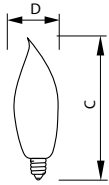

Product data

General Information	
Base	E12 [Candelabra Screw]
Operating Position	Base Down +/- 90 D [Base Down +/- 90 D]
Main Application	Decorative
Gas Filling	GAS

Light Technical	
Initial lumen (Nom)	295 lm

Operating and Electrical	
Power (Rated) (Nom)	40 W
Voltage (Nom)	120 V

Mechanical and Housing	
Bulb Finish	Frosted

Cap-Base Information	Aluminium [Aluminium Cap]
Filament Shape	C-7A [Ring]

Product Data	
Order product name	BC40BA9C/3FLL 120V 6/2
EAN/UPC - Product	50046677168099
Order code	168096
Numerator - Quantity Per Pack	1
Numerator - Packs per outer box	6
Material Nr. (12NC)	925190836310
Net Weight (Piece)	0.001 kg

DuraMax Deco Bent Tip

Dimensional drawing

Product

BC40BA9C/3FLL 120V 6/2

40W E12 120V BA9 FR