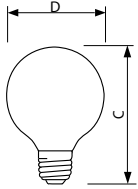

DuraMax Deco Globe

Dimensional drawing

Product

40G25/W/LL 120V 12/1 TP

40W E26 120V G25 WH