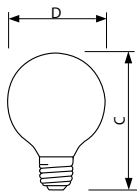

DuraMax Deco Globe

Dimensional drawing

Product

40G25/W/LL 120V 4/3

40W E26 120V G25 WH