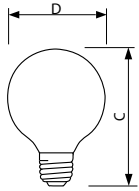

DuraMax Deco Globe

Dimensional drawing

Product

40G25/W/LL 120V 4/3

40W E26 120V G25 WH