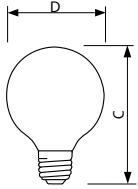

DuraMax Deco Globe

Dimensional drawing

Product

40G25/W/LL 120V 4/3

40W E26 120V G25 WH