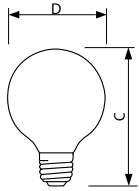

Product data

General Information	
Base	E26 [Single Contact Medium Screw]
Operating Position	Universal [Universal]
Main Application	Vanity
Gas Filling	GAS
Light Technical	
Initial lumen (Nom)	410 lm
Operating and Electrical	
Power (Rated) (Nom)	40 W
Voltage (Nom)	120 V
Mechanical and Housing	
Bulb Finish	Clear (CL)

Cap-Base Information	Aluminium [Aluminium Cap]
Filament Shape	CC6 [Straight]
Product Data	
Order product name	40G25/CL/LL 120V 12/1 TP
EAN/UPC - Product	046677167479
Order code	167478
Numerator - Quantity Per Pack	1
Numerator - Packs per outer box	12
Material Nr. (12NC)	925244136345
Net Weight (Piece)	0.001 kg

DuraMax Deco Globe

Dimensional drawing

Product

40G25/CL/LL 120V 12/1 TP

40W E26 120V G25 CL