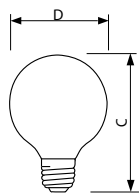

DuraMax Deco Globe

Dimensional drawing

Product

40G25/CL/LL 120V 4/3

40W E26 120V G25 CL