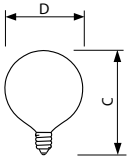

Product data

General Information	
Base	E12 [Candelabra Screw]
Operating Position	Base Down +/- 90 D [Base Down +/- 90 D]
Main Application	Decorative
Gas Filling	VACUUM
Light Technical	
Initial lumen (Nom)	200 lm
Operating and Electrical	
Power (Rated) (Nom)	25 W
Voltage (Nom)	120 V
Mechanical and Housing	
Bulb Finish	Clear (CL)

Cap-Base Information	Aluminium [Aluminium Cap]
Filament Shape	C-7A [Ring]
Product Data	
Order product name	BC25G16-1/2C/CL/LL 120V
EAN/UPC - Product	50046677168457
Order code	168450
Numerator - Quantity Per Pack	1
Numerator - Packs per outer box	6
Material Nr. (12NC)	925244536303
Net Weight (Piece)	11.000 g

DuraMax Deco Globe

Dimensional drawing

Product

BC25G16-1/2C/CL/LL 120V

25W E12 120V G16 1/2 CL