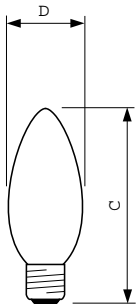

Product data

General Information	
Base	E26 [Single Contact Medium Screw]
Operating Position	Base Down +/- 90 D [Base Down +/- 90 D]
Main Application	Decorative
Gas Filling	GAS

Light Technical	
Initial lumen (Nom)	300 lm

Operating and Electrical	
Power (Rated) (Nom)	40 W
Voltage (Nom)	120 V

Mechanical and Housing	
Bulb Finish	Clear

Cap-Base Information	Aluminium [Aluminium Cap]
Filament Shape	C-7A [Ring]

Product Data	
XUCDM.COPY.Product.Title	BC40B13/CL/LL 120V 6/2 TP
EAN/UPC - Product	50046677168280
Order code	168286
Numerator - Quantity Per Pack	1
Numerator - Packs per outer box	6
Material Nr. (12NC)	925247836306
Net Weight (Piece)	0.001 kg

DuraMax Deco Blunt Tip

Dimensional drawing

Product

BC40B13/CL/LL 120V 6/2 TP

40W E26 120V B13 CL