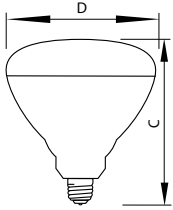

Product data

| General Information | |
|--------------------------|-----------------------------------|
| Cap-Base | E26 [Single Contact Medium Screw] |
| Operating Position | UNIVERSAL [Any or Universal (U)] |
| Rated Lifetime (Hours) | 2,000 hour(s) |
| Lighting Technology | Incandescent |
| Operating and Electrical | |
| Power Consumption | 100 W |
| Voltage (Nom) | 120 V |
| Voltage (Nom) | 120 V |
| Mechanical and Housing | |
| Bulb Finish | Green |

| Bulb Shape | BR38 |
|---------------------------------|---------------------|
| Product Data | |
| Order product name | 100PAR/1/G 120V 6/1 |
| Order code | 925248436307 |
| Numerator - Quantity Per Pack | 1 |
| Numerator - Packs per outer box | 6 |
| Material Nr. (12NC) | 925248436307 |
| Full product name | 100PAR/1/G 120V 6/1 |
| EAN/UPC - Case | 60046677285076 |
| EAN/UPC - Product/Case | 046677285074 |

Reflector BR38 Flood

Dimensional drawing

Product

100PAR/1/G 120V 6/1