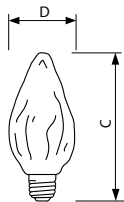

DuraMax Deco Flame

Dimensional drawing

Product

BC40F15/IR/LL 120V 6/2 TP

40W E26 120V F15 Iridescent