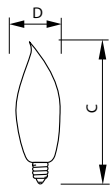

DuraMax Deco Bent Tip

Dimensional drawing

Product

BC15BA9C/LL 120V 6/2

15W E12 120V BA9 CL