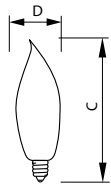

Product data

General Information	
Base	E12 [Candelabra Screw]
Operating Position	Base Down +/- 90 D [Base Down +/- 90 D]
Main Application	Decorative
Gas Filling	GAS

Light Technical	
Initial lumen (Nom)	150 lm

Operating and Electrical	
Power (Rated) (Nom)	25 W
Voltage (Nom)	120 V

Mechanical and Housing	
Bulb Finish	Clear

Cap-Base Information	Aluminium [Aluminium Cap]
Filament Shape	CC-2V [Straight V]

Product Data	
Order product name	BC25BA9C/LL 120V 6/2
EAN/UPC - Product	50046677168068
Order code	168062
Numerator - Quantity Per Pack	1
Numerator - Packs per outer box	6
Material Nr. (12NC)	925250636315
Net Weight (Piece)	0.001 kg

DuraMax Deco Bent Tip

Dimensional drawing

Product

BC25BA9C/LL 120V 6/2

25W E12 120V BA9 CL