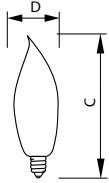

### Product data

General Information	
Base	E12 [ Candelabra Screw]
Operating Position	Base Down +/- 90 D [ Base Down +/- 90 D]
Main Application	Decorative
Gas Filling	GAS

Light Technical	
Initial lumen (Nom)	150 lm

Operating and Electrical	
Power (Rated) (Nom)	25 W
Voltage (Nom)	120 V

Mechanical and Housing	
Bulb Finish	Clear

Cap-Base Information	Aluminium [ Aluminium Cap]
Filament Shape	CC-2V [ Straight V]

Product Data	
XUCDM.COPY.Product.Title	BC25BA9C/CL/LL 6/4
EAN/UPC - Product	50046677167191
Order code	167197
Numerator - Quantity Per Pack	1
Numerator - Packs per outer box	6
Material Nr. (12NC)	925250636316
Net Weight (Piece)	0.000 kg

### Dimensional drawing