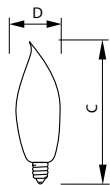

Product data

General Information	
Base	E12 [Candelabra Screw]
Operating Position	Base Down +/- 90 D [Base Down +/- 90 D]
Main Application	Decorative
Gas Filling	GAS

Light Technical	
Initial lumen (Nom)	300 lm

Operating and Electrical	
Power (Rated) (Nom)	40 W
Voltage (Nom)	120 V

Mechanical and Housing	
Bulb Finish	Clear (CL)

Cap-Base Information	Aluminium [Aluminium Cap]
Filament Shape	C-7A [Ring]

Product Data	
Order product name	BC40BA9C/LL 120V 6/2
EAN/UPC - Product	50046677168075
Order code	168070
Numerator - Quantity Per Pack	1
Numerator - Packs per outer box	6
Material Nr. (12NC)	925251136316
Net Weight (Piece)	0.001 kg

DuraMax Deco Bent Tip

Dimensional drawing

Product

BC40BA9C/LL 120V 6/2

40W E12 120V BA9 CL