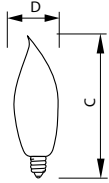

DuraMax Deco Bent Tip

Dimensional drawing

Product

BC40BA9C/CL/LL 6/4

40W E12 120V BA9 CL