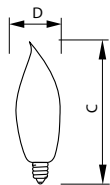

Product data

General Information	
Base	E12 [Candelabra Screw]
Operating Position	Base Down +/- 90 D [Base Down +/- 90 D]
Main Application	Decorative
Gas Filling	GAS
Light Technical	
Initial lumen (Nom)	550 lm
Operating and Electrical	
Power (Rated) (Nom)	60 W
Voltage (Nom)	120 V
Mechanical and Housing	
Bulb Finish	Clear

Cap-Base Information	Aluminium [Aluminium Cap]
Filament Shape	C-7A [Ring]
Product Data	
XUCDM.COPY.Product.Title	BC60BA9C/LL 120V 6/2
EAN/UPC - Product	50046677168082
Order code	168088
Numerator - Quantity Per Pack	1
Numerator - Packs per outer box	6
Material Nr. (12NC)	925251936315
Net Weight (Piece)	0.001 kg

DuraMax Deco Bent Tip

Dimensional drawing

Product

BC60BA9C/LL 120V 6/2

60W E12 120V BA9 CL