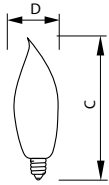

Product data

General Information	
Base	E12 [Candelabra Screw]
Operating Position	Base Down +/- 90 D [Base Down +/- 90 D]
Main Application	Decorative
Gas Filling	GAS

Light Technical	
Initial lumen (Nom)	550 lm

Operating and Electrical	
Power (Rated) (Nom)	60 W
Voltage (Nom)	120 V

Mechanical and Housing	
Bulb Finish	Clear

Cap-Base Information	Aluminium [Aluminium Cap]
Filament Shape	C-7A [Ring]

Product Data	
Order product name	BC60BA9C/CL/LL 6/4
EAN/UPC - Product	50046677167214
Order code	167213
Numerator - Quantity Per Pack	1
Numerator - Packs per outer box	6
Material Nr. (12NC)	925251936316
Net Weight (Piece)	0.016 kg

DuraMax Deco Bent Tip

Dimensional drawing

Product

BC60BA9C/CL/LL 6/4

60W E12 120V BA9 CL