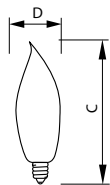

Product data

General Information	
Cap-Base	E12 [Candelabra Screw]
Operating Position	S90 [Standing +/-90D or Base Down (BDH)]
Main Application	Decorative
Gas Filling	Gas

Light Technical	
Luminous Flux (Nom)	550 lm

Operating and Electrical	
Power (Rated) (Nom)	60 W
Voltage (Nom)	120 V

Mechanical and Housing	
Bulb Finish	Clear

Cap-Base Information	Aluminium Cap
Filament Shape	C-7A [Ring]

Product Data	
Order product name	BC60BA9C/CL/LL 6/4
EAN/UPC - Product	50046677167214
Order code	925251936316
Numerator - Quantity Per Pack	1
Numerator - Packs per outer box	6
Material Nr. (12NC)	925251936316
Net Weight (Piece)	0.016 kg

DuraMax Deco Bent Tip

Dimensional drawing

Product

BC60BA9C/CL/LL 6/4

60W E12 120V BA9 CL