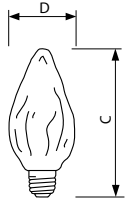

DuraMax Deco Flame

Dimensional drawing

Product

BC40F15/CL/LL 120V 6/2 TP

40W E26 120V F15 CL