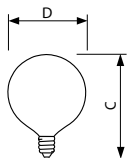

DuraMax Deco Globe

Dimensional drawing

Product

BC40G16-1/2C/CL/LL 120V 6/2TP

40W E12 120V G16 1/2 CL