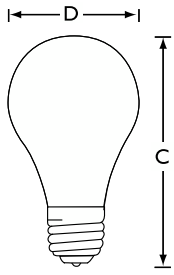

### Product data

General Information	
Cap-Base	E26 [Single Contact Medium Screw]
Operating Position	UNIVERSAL [Any or Universal (U)]
Rated Lifetime (Hours)	1,000 hour(s)
Lighting Technology	Incandescent
Light Technical	
Luminous Flux	795 lm
Operating and Electrical	
Power Consumption	60 W
Voltage (Nom)	120 V
Voltage (Nom)	120 V
Mechanical and Housing	
Bulb Finish	Softone Pink

Bulb Shape	A19 [A 19mm]
Product Data	
Order product name	60A/AGRO 120V 12/1
Full product name	60A/AGRO 120V 12/1
Order code	925279036306
Material Nr. (12NC)	925279036306
Numerator - Quantity Per Pack	1
EAN/UPC - Product/Case	046677103163
Numerator - Packs per outer box	12
EAN/UPC - Case	50046677151824

### Dimensional drawing

A19

Product	D	C (max)
60A/AGRO 120V 12/1	2.375 inch	4.188 inch