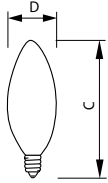

DuraMax Deco Blunt Tip

Dimensional drawing

Product

BC60B10-1/2C/CL/LL 120V 6/2TP

60W E12 120V B10 1/2 CL