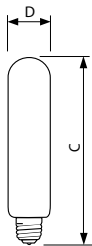

## Product data

General Information		Cap-Base Information	
Base	E26 [ Single Contact Medium Screw]	Filament Shape	C-8
Operating Position	Universal [ Universal]		
Main Application	Showcase	Product Data	
Gas Filling	VACUUM	Order product name	40T10 120/130V 24/1
		EAN/UPC - Product	046677138158
		Order code	138156
		Numerator - Quantity Per Pack	1
		Numerator - Packs per outer box	24
		Material Nr. (12NC)	925298734301
		Net Weight (Piece)	0.001 kg
Light Technical			
Initial lumen (Nom)	440 lm		
Operating and Electrical			
Power (Rated) (Nom)	40 W		
Voltage (Nom)	120-130 V		
Mechanical and Housing			
Bulb Finish	Clear (CL)		

### Dimensional drawing