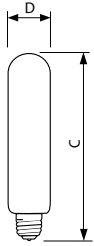

### Product data

General Information	
Cap-Base	E26 [Single Contact Medium Screw]
Operating Position	UNIVERSAL [Any or Universal (U)]
Rated Lifetime (Hours)	1,000 hour(s)
Lighting Technology	Incandescent

Light Technical	
Luminous Flux	440 lumen

Operating and Electrical	
Power Consumption	40 W
Voltage (Nom)	120-130 V

Mechanical and Housing	
Bulb Finish	Clear

Product Data	
Bulb Shape	T-10
Order product name	40T10 120/130V 24/1
Order code	925298734301
Numerator - Quantity Per Pack	1
Numerator - Packs per outer box	24
Material Nr. (12NC)	925298734301
Full product name	40T10 120/130V 24/1
EAN/UPC - Case	50046677138153
EAN/UPC - Product/Case	046677138158

### Dimensional drawing