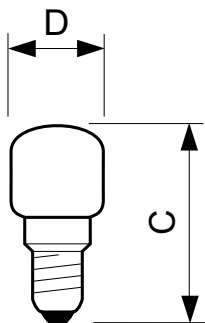

Deco Tubular

15W E14 220-240V T25 CL 2BC/5

Tubular lamps with single- and coiled-coil filaments and clear, inside frosted or internally coated white bulbs with B- or E-base

Product data

General Information	
Cap base	E14 [E14]
Burning Position	UNIVERSAL [Any/Universal]
Nominal lifetime (nom.)	1000 h
Light Technical	
Lamp Luminous Flux 25°C EL (Nom)	100 lm
Operating and Electrical	
Power (Rated) (Nom)	15 W
Starting time (nom.)	0.0 s
Voltage (Nom)	230-240 V
Mechanical and Housing	
Bulb finish	Clear

Approval and Application	
Energy efficiency label (EEL)	E
Product Data	
Full product code	871016307943101
Order product name	15W E14 220-240V T25 CL 2BC/5
EAN/UPC – product	8718291225010
Order code	925350044401
Numerator – quantity per pack	1
Numerator – packs per outer box	5
Material no. (12NC)	925350044401
Net weight (piece)	0.019 kg

Deco Tubular

Dimensional drawing

TUB 15W E14 230-240V T25 CL

Product	D	C (max)
15W E14 220-240V T25 CL 2BC/5	25 mm	54 mm