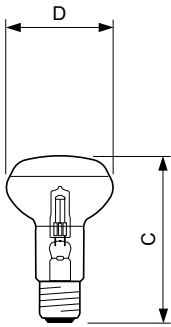

Halogen Classic Reflector

Numerator - Quantity Per Pack	1
Numerator - Packs per outer box	10
Material Nr. (12NC)	925636044223

Net Weight (Piece)	28.600 g

Dimensional drawing