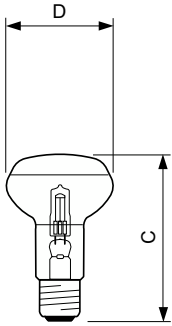

Product data

General Information		Controls and Dimming	
Cap-Base	E27 [E27]	Dimmable	Yes
Operating Position	UNIVERSAL [Any or Universal (U)]		
Nominal lifetime	2,000 hour(s)	Mechanical and Housing	
Switching Cycle	8,000	Bulb Finish	Frosted
Rated Lifetime (Hours)	2,000 hour(s)	Bulb Shape	NR63 [NR 63mm]
Lighting Technology	Halogen		
Light Technical		Approval and Application	
Beam Angle (Nom)	30 degree(s)	Energy Consumption kWh/1000 h	42 kWh
Correlated Color Temperature (Nom)	2800 K	Product Data	
Color rendering index (CRI)	100	Order product name	EcoClassic 42W E27 230V NR63 1CT/10 SRP
Luminous Flux in 90° Cone (Rated)	270 lm	Full product name	EcoClassic 42W E27 230V NR63 1CT/10 SRP
Operating and Electrical		Full product code	872790025195104
Power Consumption	42.0 W	Order code	25195104
Lamp Current (Nom)	0.18 A	Material Nr. (12NC)	925636044223
Starting Time (Nom)	0.0 s	Numerator - Quantity Per Pack	1
Warm-up time to 60% light	instant full light s	EAN/UPC - Product/Case	8727900251951
Power Factor (Fraction)	1	Numerator - Packs per outer box	10
Voltage (Nom)	230 V	EAN/UPC - Case	8718696462812
Voltage (Nom)	230 V		

Halogen Classic Reflector

Dimensional drawing

Product	D (max)	C (max)
EcoClassic 42W E27 230V NR63 1CT/10 SRP	64 mm	104 mm