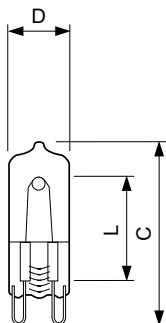

Halogen Clickline G9

Halogen Capsule 28W G9 240V 1BC/15 SRP

Ideal solution for small decorative luminaires. UV-block glass and safety fuse allow usage without cover glass. The compact Clickline gives crisp white light over a long lifetime.

Product data

General Information	
Cap-Base	G9 [G9]
Operating Position	UNIVERSAL [Any or Universal (U)]
Switching Cycle	8,000
Rated Lifetime (Hours)	2,000 hour(s)
Lighting Technology	Halogen
Light Technical	
Luminous Flux	370 lm
Correlated Color Temperature (Nom)	2800 K
Luminous Efficacy (rated) (Nom)	12.1 lm/W
Color rendering index (CRI)	100
Operating and Electrical	
Power Consumption	28 W
Lamp Current (Nom)	0.12 A
Warm-up time to 60% light	instant full light s
Power Factor (Fraction)	1
Voltage (Nom)	240 V
Voltage (Nom)	240 V

Controls and Dimming	
Dimmable	Yes
Mechanical and Housing	
Bulb Finish	Clear
Bulb Shape	T13 [T 13 mm]
Product Data	
Order product name	Halogen Capsule 28W G9 240V 1BC/15 SRP
Full product name	Halogen Capsule 28W G9 240V 1BC/15 SRP
Full product code	872790025289701
Order code	925640645506
Material Nr. (12NC)	925640645506
Numerator - Quantity Per Pack	1
EAN/UPC - Product/Case	8727900252897
Numerator - Packs per outer box	15
EAN/UPC - Case	8718291229476

Halogen Clickline G9

Dimensional drawing

Product	D (max)	L	C (max)
Halogen Capsule 28W G9 240V 1BC/15 SRP	12.75 mm	21.7 mm	44.6 mm