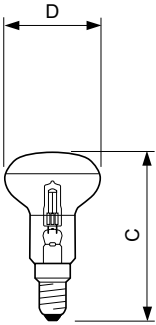

Product data

General Information	
Cap-Base	E14 [E14]
Operating Position	UNIVERSAL [Any or Universal (U)]
Nominal Lifetime (Nom)	2000 h
Life with 3 Hour Per Day Use	2 a
Switching Cycle	8000X
Light Technical	
Beam Angle (Nom)	30 °
Luminous Flux (Rated) (Nom)	76 lm
Luminous Intensity (Max)	180 cd
Rated Beam Angle	30 °
Colour Temperature, horizontal (Nom)	2800 K
Colour Rendering Index horiz (Nom)	100
LLMF at End of Nominal Lifetime (Min)	80 %
Luminous Flux in 90° Cone (Rated)	76 lm
Operating and Electrical	
Power (Rated) (Nom)	18.0 W
Lamp Current (Nom)	0.08 A
Starting Time (Nom)	0.0 s
Warm Up Time to 60% Light (Nom)	instant full light

Power Factor (Nom)	1
Voltage (Nom)	230 V
Controls and Dimming	
Dimmable	Yes
Mechanical and Housing	
Bulb Finish	Frosted (FR)
Approval and Application	
Energy Efficiency Label	D
Energy Consumption kWh/1000 h	18 kWh
Luminaire Design Requirements	
Cap-Base Temperature (Max)	130 °C
Product Data	
Full product code	872790082042304
Order product name	EcoClassic 18W E14 230V NR50 1CT/10 SRP
EAN/UPC - Product	8727900820423
Order code	82042304
Numerator - Quantity Per Pack	1

Halogen Classic Reflector

Numerator - Packs per outer box	10
Material Nr. (12NC)	925645244210
Net Weight (Piece)	20.800 g

Dimensional drawing

HalClass 18W E14 230V NR50 30D FR

Product	D (max)	C (max)
EcoClassic 18W E14 230V NR50 1CT/10 SRP	51 mm	86.5 mm