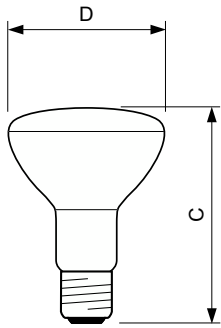

Light Technical	
Beam Angle (Nom)	25 degree(s)
Correlated Color Temperature (Nom)	2800 K
Color rendering index (CRI)	100

Operating and Electrical	
Power Consumption	42 W
Lamp Current (Nom)	0.18 A
Starting Time (Nom)	0.0 s
Warm-up time to 60% light	instant full light s
Power Factor (Fraction)	1
Voltage (Nom)	240 V
Voltage (Nom)	240 V

Controls and Dimming	
Dimmable	Yes

Mechanical and Housing	
Bulb Finish	Frosted
Bulb Shape	R80 [R 80mm]

Product Data	
Order product name	EcoClassic 42W E27 240V R80 25D FR 1CT
Full product name	EcoClassic 42W E27 240V R80 25D FR 1CT
Full product code	871829112283800
Order code	925645445502
Material Nr. (12NC)	925645445502
Numerator - Quantity Per Pack	1
EAN/UPC - Product/Case	8718291122838
Numerator - Packs per outer box	10
EAN/UPC - Case	8718291122845

Halogen Classic Reflector

Dimensional drawing

Product	D (max)	C (max)
EcoClassic 42W E27 240V R80 25D FR 1CT	81 mm	114 mm