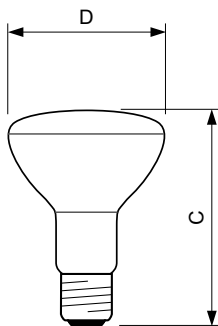

Product data

General Information	
Cap-Base	E27 [E27]
Operating Position	UNIVERSAL [Any or Universal (U)]
Nominal Lifetime (Nom)	2000 h
Switching Cycle	8000X

Light Technical	
Beam Angle (Nom)	25 °
Luminous Flux (Rated) (Nom)	485 lm
Luminous Intensity (Max)	1440 cd
Rated Beam Angle	25 °
Colour Temperature, horizontal (Nom)	2800 K
Colour Rendering Index horiz (Nom)	100
LLMF at End of Nominal Lifetime (Min)	80 %
Luminous Flux in 90° Cone (Rated)	485 lm

Halogen Classic Reflector

Material Nr. (12NC) 925645544205

Net Weight (Piece) 39.500 g

Dimensional drawing

HalClass 70W E27 230V R80 25D FR

Product	D (max)	C (max)
EcoClassic 70W E27 R80 25D 1CT/10 SRP	81 mm	112 mm