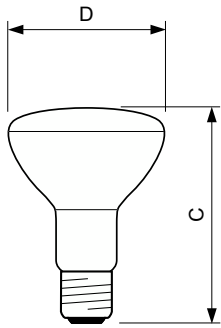

Light Technical	
Beam Angle (Nom)	25 degree(s)
Correlated Color Temperature (Nom)	2800 K
Color rendering index (CRI)	100
Luminous Flux in 90° Cone (Rated)	485 lm

Operating and Electrical	
Power Consumption	70.0 W
Lamp Current (Nom)	0.30 A
Starting Time (Nom)	0.0 s
Warm-up time to 60% light	instant full light s
Power Factor (Fraction)	1
Voltage (Nom)	230 V
Voltage (Nom)	230 V

Controls and Dimming	
Dimmable	Yes

Mechanical and Housing	
Bulb Finish	Frosted
Bulb Shape	R80 [R 80mm]

Approval and Application	
Energy Consumption kWh/1000 h	70 kWh

Product Data	
Order product name	EcoClassic 70W E27 R80 25D 1CT/10 SRP
Full product name	EcoClassic 70W E27 R80 25D 1CT/10 SRP
Full product code	872790083534201
Order code	925645544205
Material Nr. (12NC)	925645544205
Numerator - Quantity Per Pack	1
EAN/UPC - Product/Case	8727900835342
Numerator - Packs per outer box	10
EAN/UPC - Case	8718696462881

## Dimensional drawing

Product	D (max)	C (max)
EcoClassic 70W E27 R80 25D 1CT/10 SRP	81 mm	112 mm