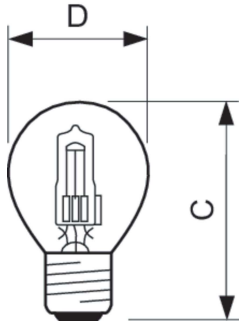

Light Technical	
Luminous Flux	204 lm
Correlated Color Temperature (Nom)	2800 K
Luminous Efficacy (rated) (Nom)	11.1 lm/W
Color rendering index (CRI)	100

Operating and Electrical	
Power Consumption	18.0 W
Lamp Current (Nom)	0.08 A
Starting Time (Nom)	0.0 s
Warm-up time to 60% light	instant full light s
Power Factor (Fraction)	1
Voltage (Nom)	230 V
Voltage (Nom)	230 V

Controls and Dimming	
Dimmable	Yes

Mechanical and Housing	
Bulb Finish	Clear
Bulb Shape	P45 [P 45mm]

Approval and Application	
Energy Consumption kWh/1000 h	18 kWh

Product Data	
Order product name	Halogen 18W E27 230V P45 1CT/15 SRP
Full product name	Halogen Classic 18W E27 230V P45 1CT/15 SRP
Full product code	872790083138204
Order code	83138204
Material Nr. (12NC)	925647344221
Numerator - Quantity Per Pack	1
EAN/UPC - Product/Case	8727900831382
Numerator - Packs per outer box	15
EAN/UPC - Case	8718696462836

Halogen Classic P45

Dimensional drawing

Product	D (max)	C (max)
Halogen 18W E27 230V P45 1CT/15 SRP	46 mm	74 mm