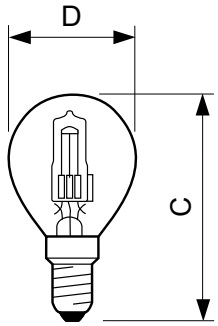

| Controls and Dimming | |
|----------------------|-----|
| Dimmable | Yes |

| Mechanical and Housing | |
|------------------------|--------------|
| Bulb Finish | Clear |
| Bulb Shape | P45 [P 45mm] |

| Approval and Application | |
|-------------------------------|--------|
| Energy Consumption kWh/1000 h | 28 kWh |

| Product Data | |
|---------------------------------|---|
| Order product name | EcoClassic30 28W E14 230V P45 CL 1CT/20 |
| Full product name | EcoClassic30 28W E14 230V P45 CL 1CT/20 |
| Full product code | 871829118364800 |
| Order code | 925648044210 |
| Material Nr. (12NC) | 925648044210 |
| Numerator - Quantity Per Pack | 1 |
| EAN/UPC - Product/Case | 8718291183648 |
| Numerator - Packs per outer box | 20 |
| EAN/UPC - Case | 8718291183655 |

Halogen Classic P45

Dimensional drawing

| Product | D (max) | C (max) |
|---|---------|---------|
| EcoClassic30 28W E14 230V P45 CL 1CT/20 | 46 mm | 80 mm |