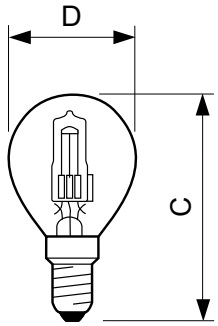

Controls and Dimming	
Dimmable	Yes

Mechanical and Housing	
Bulb Finish	Clear
Bulb Shape	P45 [P 45mm]

Approval and Application	
Energy Consumption kWh/1000 h	28 kWh

Product Data	
Order product name	Halogen 28W E14 230V P45 1CT/15 SRP
Full product name	Halogen 28W E14 230V P45 1CT/15 SRP
Full product code	872790083146704
Order code	925648044238
Material Nr. (12NC)	925648044238
Numerator - Quantity Per Pack	1
EAN/UPC - Product/Case	8727900831467
Numerator - Packs per outer box	15
EAN/UPC - Case	8718696462874

### Dimensional drawing

Product	D (max)	C (max)
Halogen 28W E14 230V P45 1CT/15 SRP	46 mm	80 mm