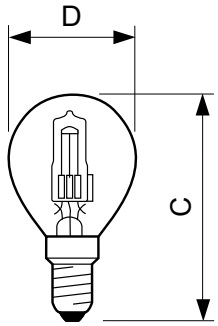

Controls and Dimming	
Dimmable	Yes

Mechanical and Housing	
Bulb Finish	Clear
Bulb Shape	P45 [P 45mm]

Approval and Application	
Energy Consumption kWh/1000 h	42 kWh

Product Data	
Order product name	ClassicHalo 42W E14 240V P45 CL 2PF
Full product name	ClassicHalo 42W E14 240V P45 CL 2PF
Full product code	871829177024400
Order code	925648145503
Material Nr. (12NC)	925648145503
Numerator - Quantity Per Pack	1
EAN/UPC - Product/Case	8718291770244
Numerator - Packs per outer box	100
EAN/UPC - Case	8718291770268

### Dimensional drawing

Product	D (max)	C (max)
ClassicHalo 42W E14 240V P45 CL 2PF	46 mm	80 mm