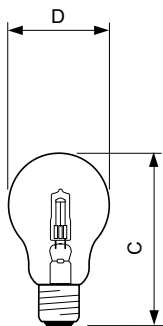

Product data

General Information	
Cap-Base	E27 [E27]
Operating Position	UNIVERSAL [Any or Universal (U)]
Nominal Lifetime (Nom)	2000 h
Switching Cycle	8000X
Light Technical	
Luminous Flux (Nom)	370 lm
Luminous Flux (Rated) (Nom)	370 lm
Colour Temperature, horizontal (Nom)	2800 K
Luminous Efficacy (rated) (Nom)	12.4 lm/W
Colour Rendering Index horiz (Nom)	100
LLMF at End of Nominal Lifetime (Min)	80 %
Operating and Electrical	
Power (Rated) (Nom)	28.0 W
Lamp Current (Nom)	0.12 A
Wattage Equivalent	35 W
Starting Time (Nom)	0.0 s
Warm Up Time to 60% Light (Nom)	instant full light
Power Factor (Nom)	1

Voltage (Nom)	230 V
Controls and Dimming	
Dimmable	Yes
Mechanical and Housing	
Bulb Finish	Clear (CL)
Approval and Application	
Energy Efficiency Label	D
Energy Consumption kWh/1000 h	28 kWh
Luminaire Design Requirements	
Cap-Base Temperature (Max)	130 °C
Product Data	
Full product code	872790025277405
Order product name	Halogen Classic 28W E27 230V A55 1CT/15 SRP
EAN/UPC - Product	8727900252774
Order code	25277405
Numerator - Quantity Per Pack	1
Numerator - Packs per outer box	15

Halogen Classic A-shape

Material Nr. (12NC)	925692944250
Net Weight (Piece)	25.800 g

Dimensional drawing

HalClass 28W E27 230V A55 CL

Product	D (max)	C (max)
Halogen Classic 28W E27 230V A55 1CT/15 SRP	56 mm	97 mm