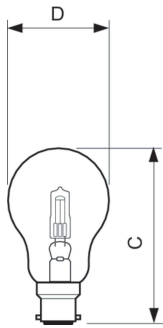

### Product data

| General Information                |                                  |
|------------------------------------|----------------------------------|
| Cap-Base                           | B22 [B22]                        |
| Operating Position                 | UNIVERSAL [Any or Universal (U)] |
| Nominal lifetime                   | 2,000 hour(s)                    |
| Switching Cycle                    | 8,000                            |
| Rated Lifetime (Hours)             | 2,000 hour(s)                    |
| Lighting Technology                | Halogen                          |
| Light Technical                    |                                  |
| Luminous Flux                      | 346 lm                           |
| Correlated Color Temperature (Nom) | 2800 K                           |
| Luminous Efficacy (rated) (Nom)    | 12.4 lm/W                        |
| Color rendering index (CRI)        | 100                              |
| Operating and Electrical           |                                  |
| Power Consumption                  | 28 W                             |
| Lamp Current (Nom)                 | 0.12 A                           |
| Starting Time (Nom)                | 0.0 s                            |
| Warm-up time to 60% light          | instant full light s             |
| Power Factor (Fraction)            | 1                                |
| Voltage (Nom)                      | 240 V                            |

### Dimensional drawing

| Product                                  | D (max) | C (max) |
|--|---------|---------|
| ClassicHalogen28W B22 240V A55 FR 1CT/10 | 56 mm   | 95.5 mm |