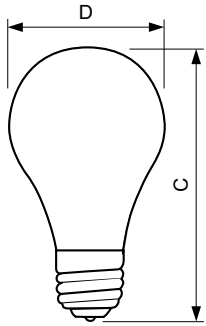

Product data

General Information	
Base	E26 [Single Contact Medium Screw]
Operating Position	Universal [Universal]
Main Application	General Lighting (G)
Gas Filling	GAS

Light Technical	
Luminous Flux Lamp @ 120V	380 lm

Operating and Electrical	
Power (Rated) (Nom)	29 W
Lamp Wattage Rated@120V	29 W
Voltage (Nom)	120 V

Mechanical and Housing	
Bulb Finish	White (WH)

Cap-Base Information	Aluminium [Aluminium Cap]
Bulb Material	Glass
Filament Shape	CC-8 [Axial]

Product Data	
Order product name	Halogen 29A19/EV 120V 6/4
EAN/UPC - Product	50046677426007
Order code	426007
Numerator - Quantity Per Pack	1
Numerator - Packs per outer box	6
Material Nr. (12NC)	925701636303
Net Weight (Piece)	0.000 kg

Halogen A19

Dimensional drawing

29W E26/ALC 120V A19 WH

Product	D	C (max)
Halogen 29A19/EV 120V 6/4	2.375 in	4.13 in