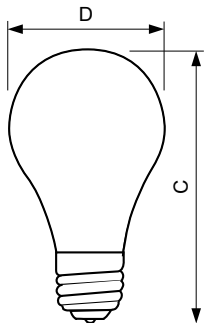

Halogen A19

Dimensional drawing

43W E26/ALC 120V A19 WH

Product	D	C (max)
Halogen 43A19/EV 120V 6/4	2.375 in	4.13 in