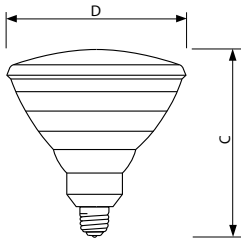

Halogen PAR

Dimensional drawing

Product

Halogen 53PAR38/EVP/FL25 120V 12/1

PAR38 STD 53W E26/50x39/BRC 120V FL 25D