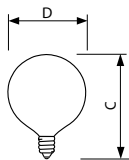

Halogen Deco

Dimensional drawing

Product	D (max)	C (max)
Halogen BC25G16-1/2C/EV/W 120V 6/2 TP	51 mm	76 mm

HalClass 25W E12 120V G16.5 WH