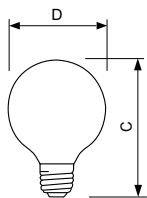

Halogen Deco

Dimensional drawing

Product	D (max)	C (max)
Halogen 40G25/EV/CL 120V 12/1 TP	80 mm	115 mm

HalClass 40W E26 120V G-25 CL