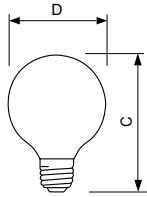

Halogen Deco

Dimensional drawing

Product	D (max)	C (max)
Halogen 40G25/EV/W 120V 12/1 TP	80 mm	115 mm

HalClass 40W E26 120V G-25 WH