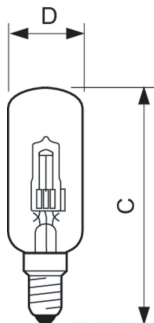

Controls and Dimming	
Dimmable	Yes

Mechanical and Housing	
Bulb Finish	Clear
Bulb Shape	T25L [T 25mm Long]

Approval and Application	
Energy Consumption kWh/1000 h	18 kWh

Product Data	
Order product name	Halogen 18W E14 230V T25L 1CT/20 SRP
Full product name	Halogen Classic 18W E14 230V T25L 1CT/20 SRP
Full product code	871829122303001
Order code	22303001
Material Nr. (12NC)	925712044204
Numerator - Quantity Per Pack	1
EAN/UPC - Product/Case	8718291223030
Numerator - Packs per outer box	20
EAN/UPC - Case	8718696469026

Halogen Classic T25L

Dimensional drawing

Product	D (max)	C (max)
Halogen 18W E14 230V T25L 1CT/20 SRP	25 mm	86 mm